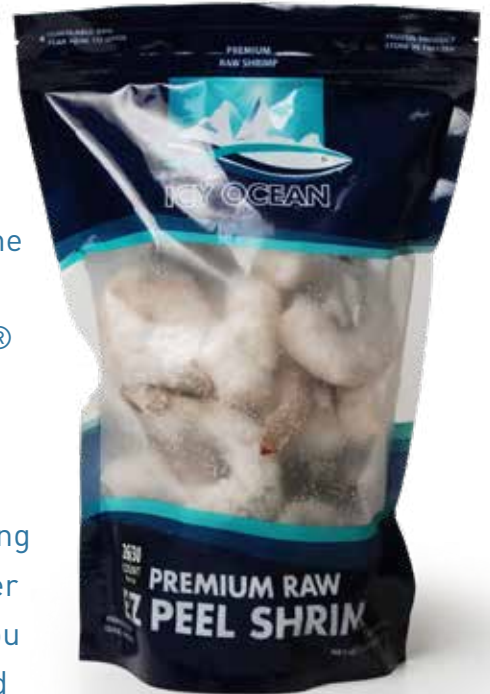

DIRECT SOURCE SEAFOOD

Nutrition Facts

About 8 servings per container
Serving size cooked 3 oz (84g)

Amount Per Serving
Calories 100

% Daily Value *

Total Fat 1.5g	2%
Saturated Fat 0g	0%
Trans Fat 0g	
Cholesterol 170mg	57%
Sodium 240mg	10%
Total Carbohydrate 0g	0%
Dietary Fiber 0g	0%
Total Sugars 0g	
Includes 0g Added Sugars	0%
Protein 21g	
Vitamin D 0mcg	0%
Calcium 60mg	4%
Iron 2mg	10%
Potassium 220mg	4%

* The % Daily Value (DV) tells you how much a nutrient in a serving of food contributes to a daily diet. 2,000 calories a day is used for general nutrition advice.

Icy Ocean Raw EZ Peel White Shrimp

ABOUT ICY OCEAN®: Offering the highest quality products from around the world our Icy Ocean® brand brings the entire seafood market to your kitchen table. Whether purchasing one of our succulent shrimp, mouth watering crabmeat, or any one of our other Icy Ocean® seafood varieties, you will be serving the finest seafood available in the marketplace.

Raw EZ Peel Shrimp	Pack Size	Bag UPC	Case UPC	Case Dimensions	Ti Hi	Case Cube	Net Weight
13/15 Raw EZ Peel	10/2 lb	8 10011 17359 0	8 10011 17360 6	10.5 x 17.5 x 9.5	9x7	1.01	20 lb
16/20 Raw EZ Peel	10/2 lb	8 10011 17361 3	8 10011 17362 0	10.5 x 17.5 x 9.5	9x7	1.01	20 lb
21/25 Raw EZ Peel	10/2 lb	8 10011 17363 7	8 10011 17364 4	10.5 x 17.5 x 9.5	9x7	1.01	20 lb
26/30 Raw EZ Peel	10/2 lb	8 10011 17365 1	8 10011 17366 8	10.5 x 17.5 x 9.5	9x7	1.01	20 lb
31/40 Raw EZ Peel	10/2 lb	8 10011 17367 5	8 10011 17368 2	10.5 x 17.5 x 9.5	9x7	1.01	20 lb
41/50 Raw EZ Peel	10/2 lb	8 10011 17369 9	8 10011 17370 5	10.5 x 17.5 x 9.5	9x7	1.01	20 lb
51/60 Raw EZ Peel	10/2 lb	8 10011 17371 2	8 10011 17372 9	10.5 x 17.5 x 9.5	9x7	1.01	20 lb
61/70 Raw EZ Peel	10/2 lb	8 10011 17373 6	8 10011 17374 3	10.5 x 17.5 x 9.5	9x7	1.01	20 lb